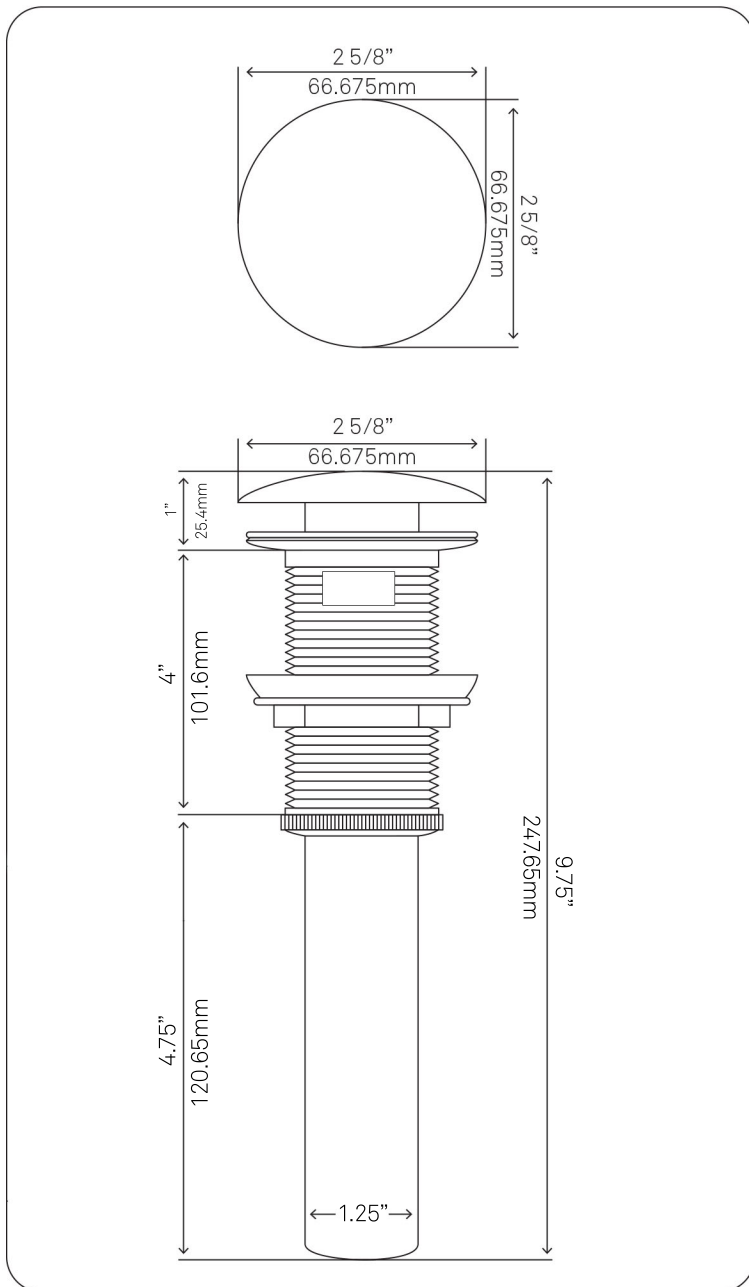

NOTES

Novatto reserves the right (1) to make changes in specifications and materials, and (2) to change or discontinue models, both without notice or obligation. Dimensions are for reference only, see www.Novatto.com for finish options and product availability.

Novatto Inc
TOLL FREE 844.404.4242
www.Novatto.com